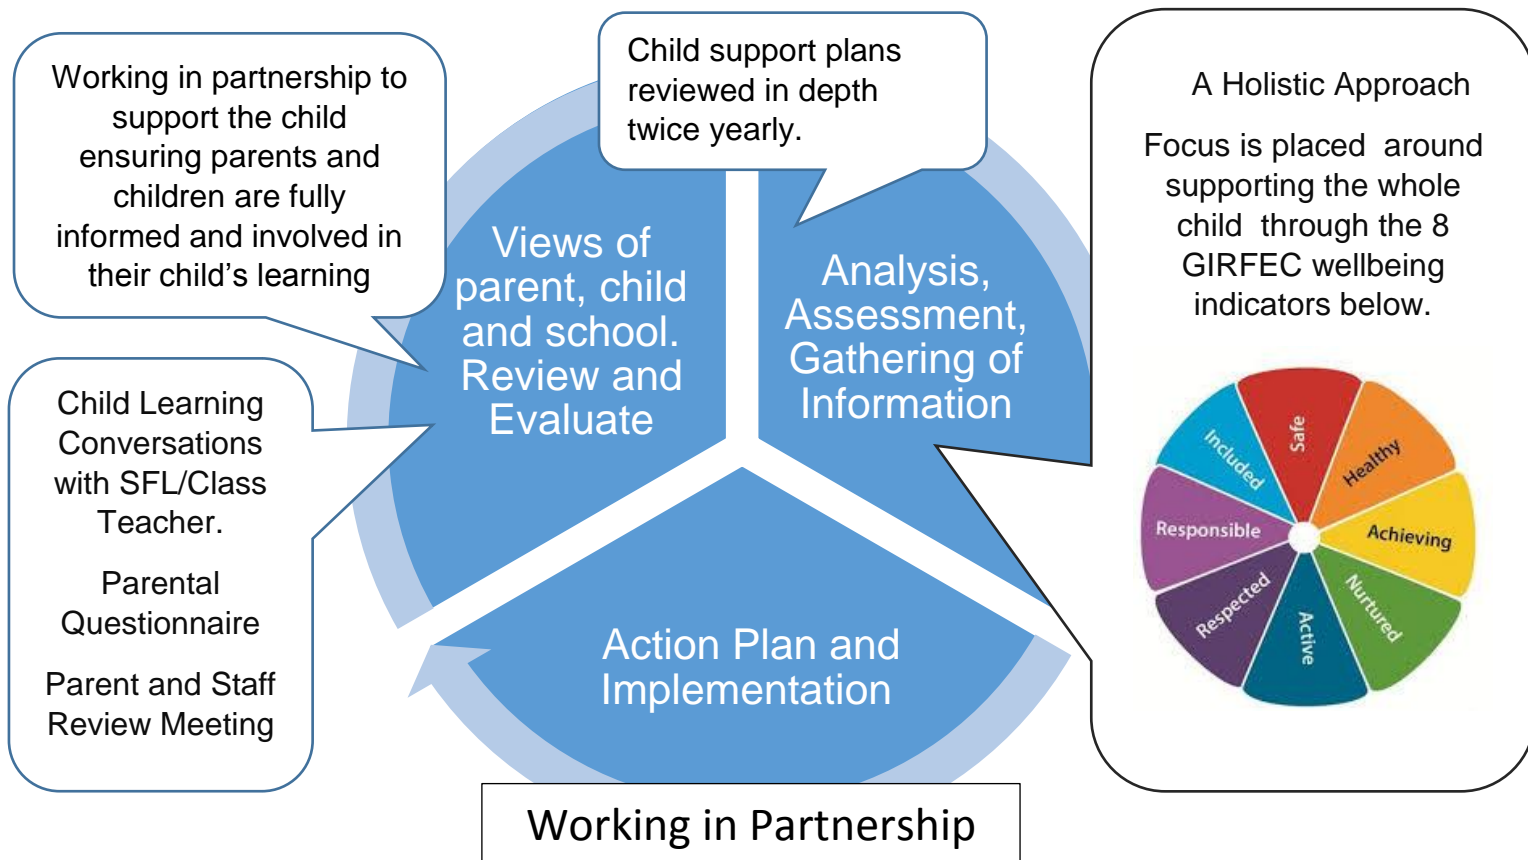

## Model of Support

*Inverurie Market Place School is a school where everyone works together as a community to create an ethos where all the children are nurtured, respected, included, inspired and motivated in reaching their full potential, not only academically, but as confident individuals ready to actively grasp and follow their dreams in the future. We are committed to 'Getting it Right for Every Child'.*

*Through working in partnership we have created a 'Model of Support' to highlight, promote and share expectations of all the methods of support we use in school to ensure children are fully supported and parents are fully informed and involved in their child's learning.*

### Getting it Right for Every Child through...

<b>Family Learning</b>	<b>Nurture Groups</b>	<b>School Targeted Support</b>	<b>Specialist Support</b>	<b>Additional Digital Support</b>
------------------------	-----------------------	--------------------------------	---------------------------	-----------------------------------